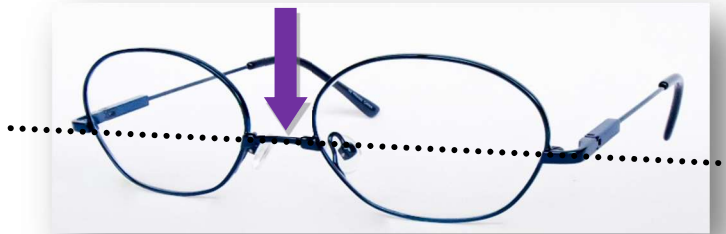

Eye	Bridge	Temple
46	20	125
48	20	130
54	22	135

EW-16 Colors: Turquoise, Black, Brown, Red

Eye	Bridge	Temple
43	17	120
46	20	125
48	20	130
51	20	130

Color listed first is pictured.

EW-17 Colors: Dark Violet, Black, Brown/Silver, Dark Green

Eye	Bridge	Temple
48	16	125
51	18	130

What makes Erin's World unique?

- Lowered bridge to properly fit low or flat noses.
- Widened frame front (Added 10 mm).
- Modified & adjustable temples to prevent slipping.